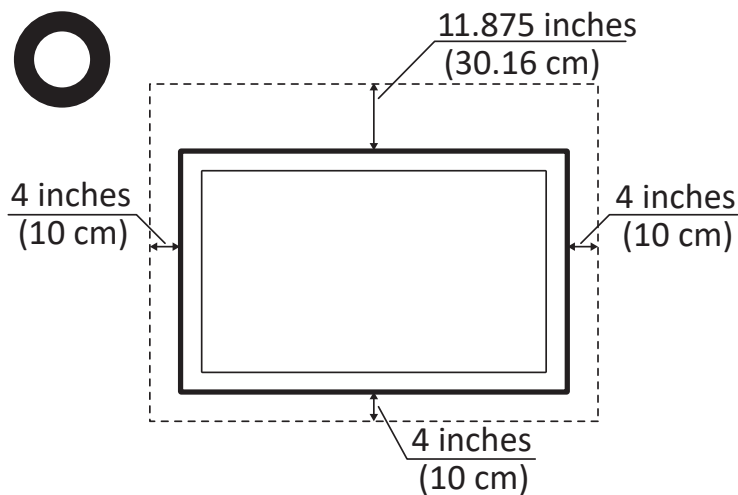

IN6501 / IN7501 VS20038 / VS20039 ViewBoard series

HDMI cable

5m Touch USB Cable (for IN6501)
3m Touch USB Cable (for IN7501)

Retractable stylus (IN7501 Only)

M8 x 25 mm x 4

IN01 Series

Support Center

www.viewsonic.com

IN6501	500 x 400 mm (A x B)
IN7501	600 x 400 mm (A x B)