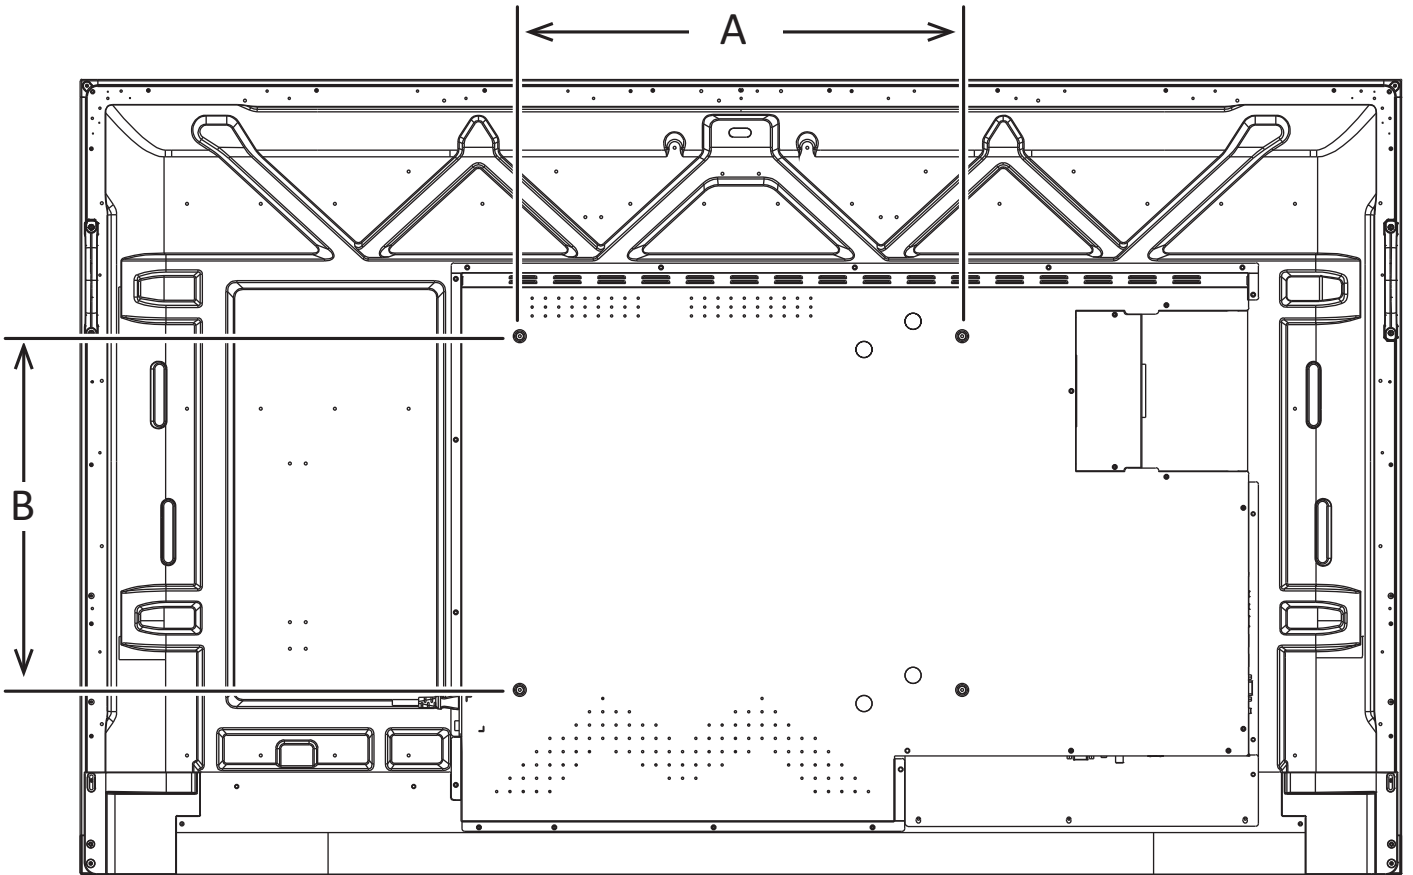

IN6501 / IN7501 VS20038 / VS20039 ViewBoard series

HDMI cable

5m Touch USB Cable (for IN6501)
3m Touch USB Cable (for IN7501)

Retractable stylus (IN7501 Only)

M8 x 25 mm x 4

IN01 Series

Support Center

www.viewsonic.com

IN6501	500 x 400 mm (A x B)
IN7501	600 x 400 mm (A x B)