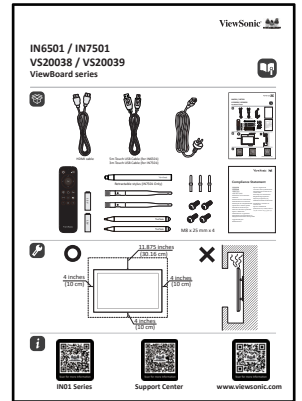

IN6501 / IN7501 VS20038 / VS20039 ViewBoard series

HDMI cable

5m Touch USB Cable (for IN6501)
3m Touch USB Cable (for IN7501)

Retractable stylus (IN7501 Only)

M8 x 25 mm x 4

IN01 Series

Support Center

www.viewsonic.com

IN6501	500 x 400 mm (A x B)
IN7501	600 x 400 mm (A x B)